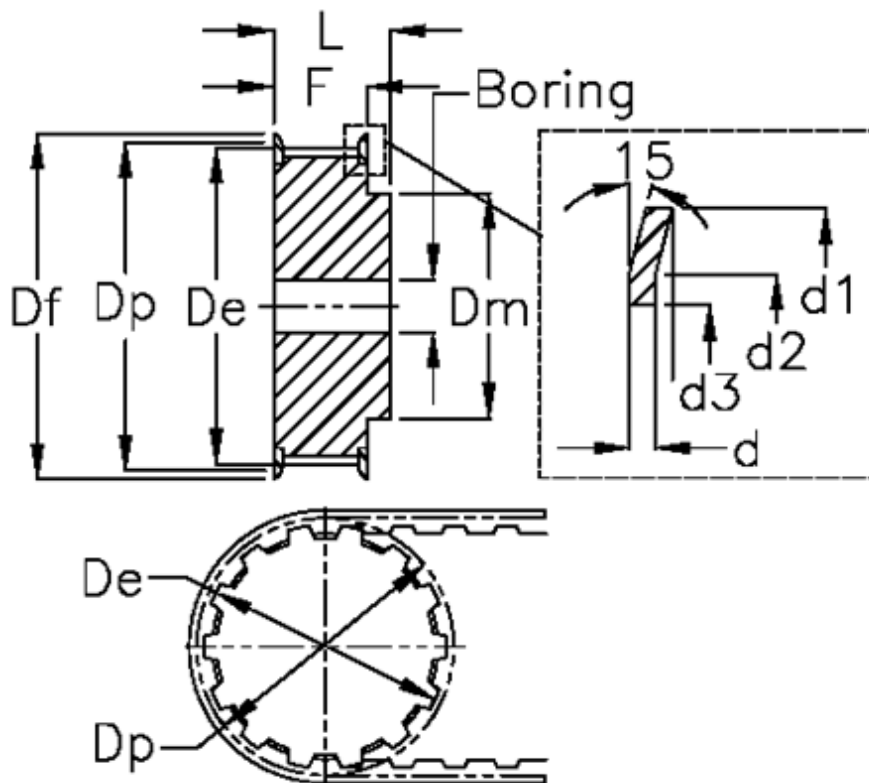

Article number: 604146020037

Description: Timing belt pulley with hub
20 XL 037

Measures

| | | |
|------------|-------------------|----------------|
| d = 1 | F = 14.3 | Width = XL 037 |
| d1 = 38 | Flange type = F14 | |
| d2 = 34 | L = 22.2 | |
| d3 = 26.5 | Max bore = 17.5 | |
| De = 31.83 | Pitch = 1/5" | |
| Df = 38 | Pre-drilled = 6 | |
| Dm = 23.8 | Tooth number = 20 | |
| Dp = 32.34 | Weight = 0.08 | |